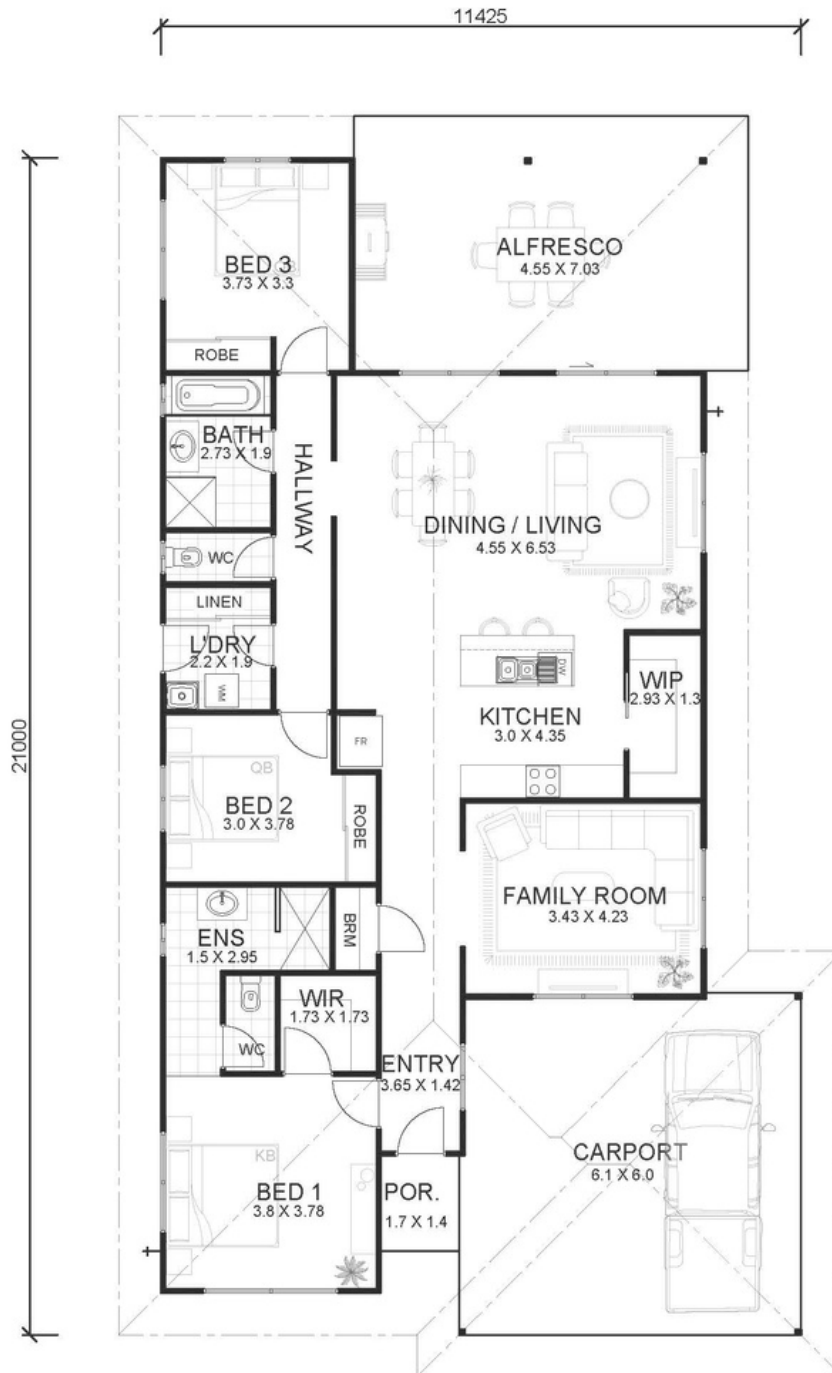

THE COVE

x3

x2

x2

Living
Carport
Alfresco
Porch

146.83m²
36.5m²
31.96m²
2.38m²

TOTAL

217.67m²