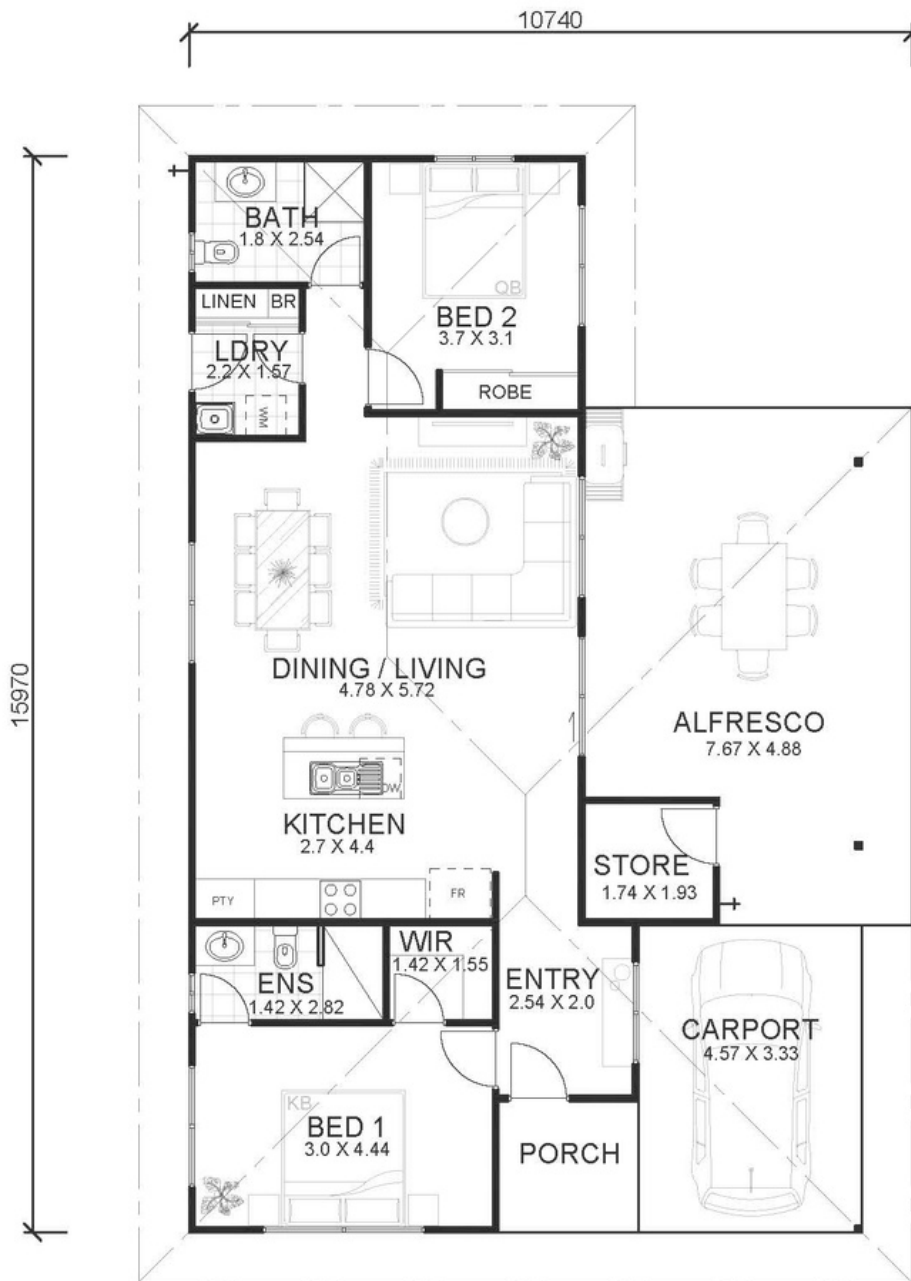

MINI BUCCANEER

x2

x2

x1

Living
Store
Carport
Alfresco
Porch

93.32m²
3.72m²
15.17m²
20.95m²
4.04m²

TOTAL

137.2m²