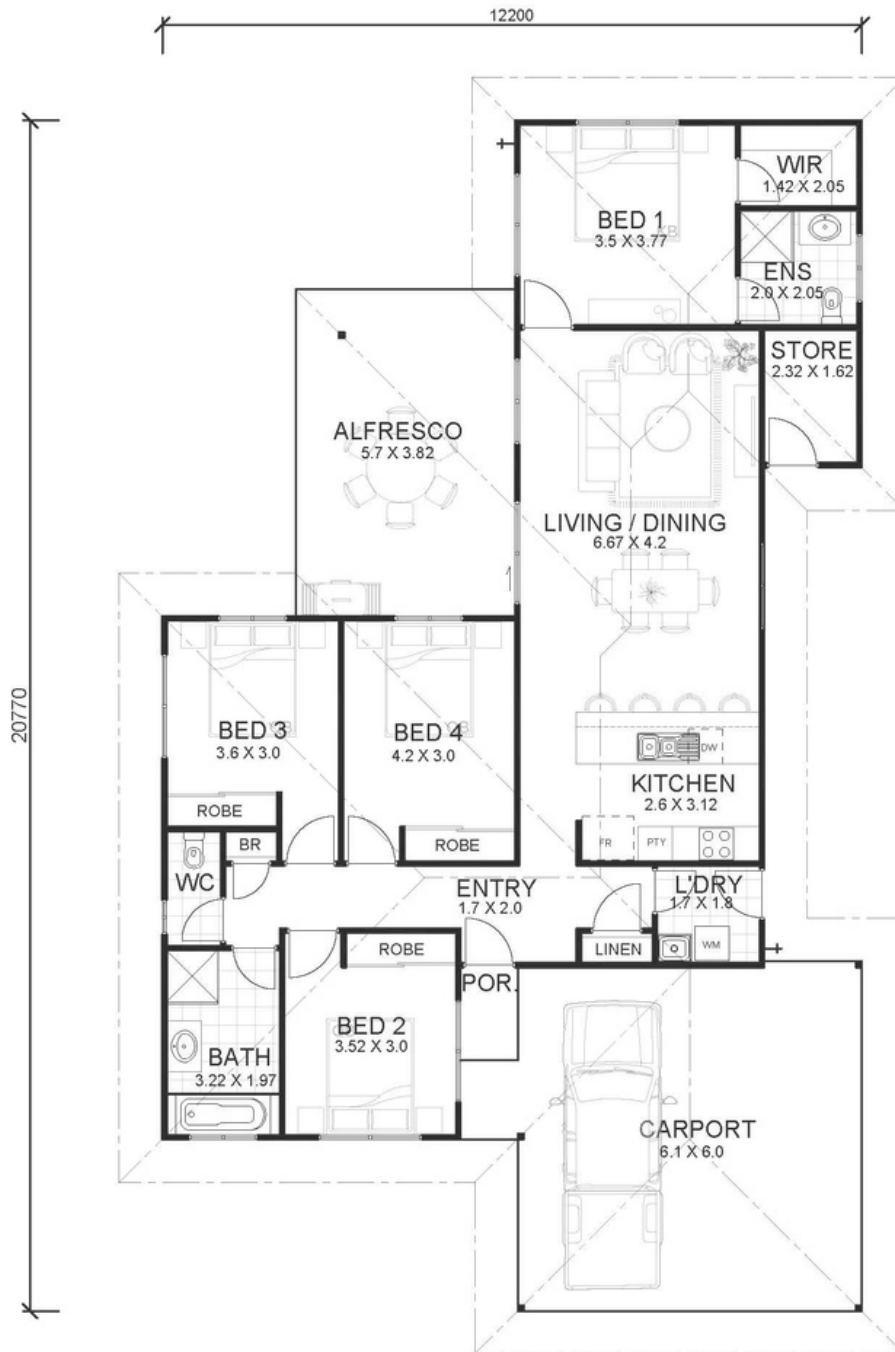

HEYWOOD 4X2

x4

x2

x2

Living
Store
Carport
Alfresco
Porch

123.72m²
 4.08m²
 37.55m²
 21.80m²
 1.63m²

TOTAL

188.78m²